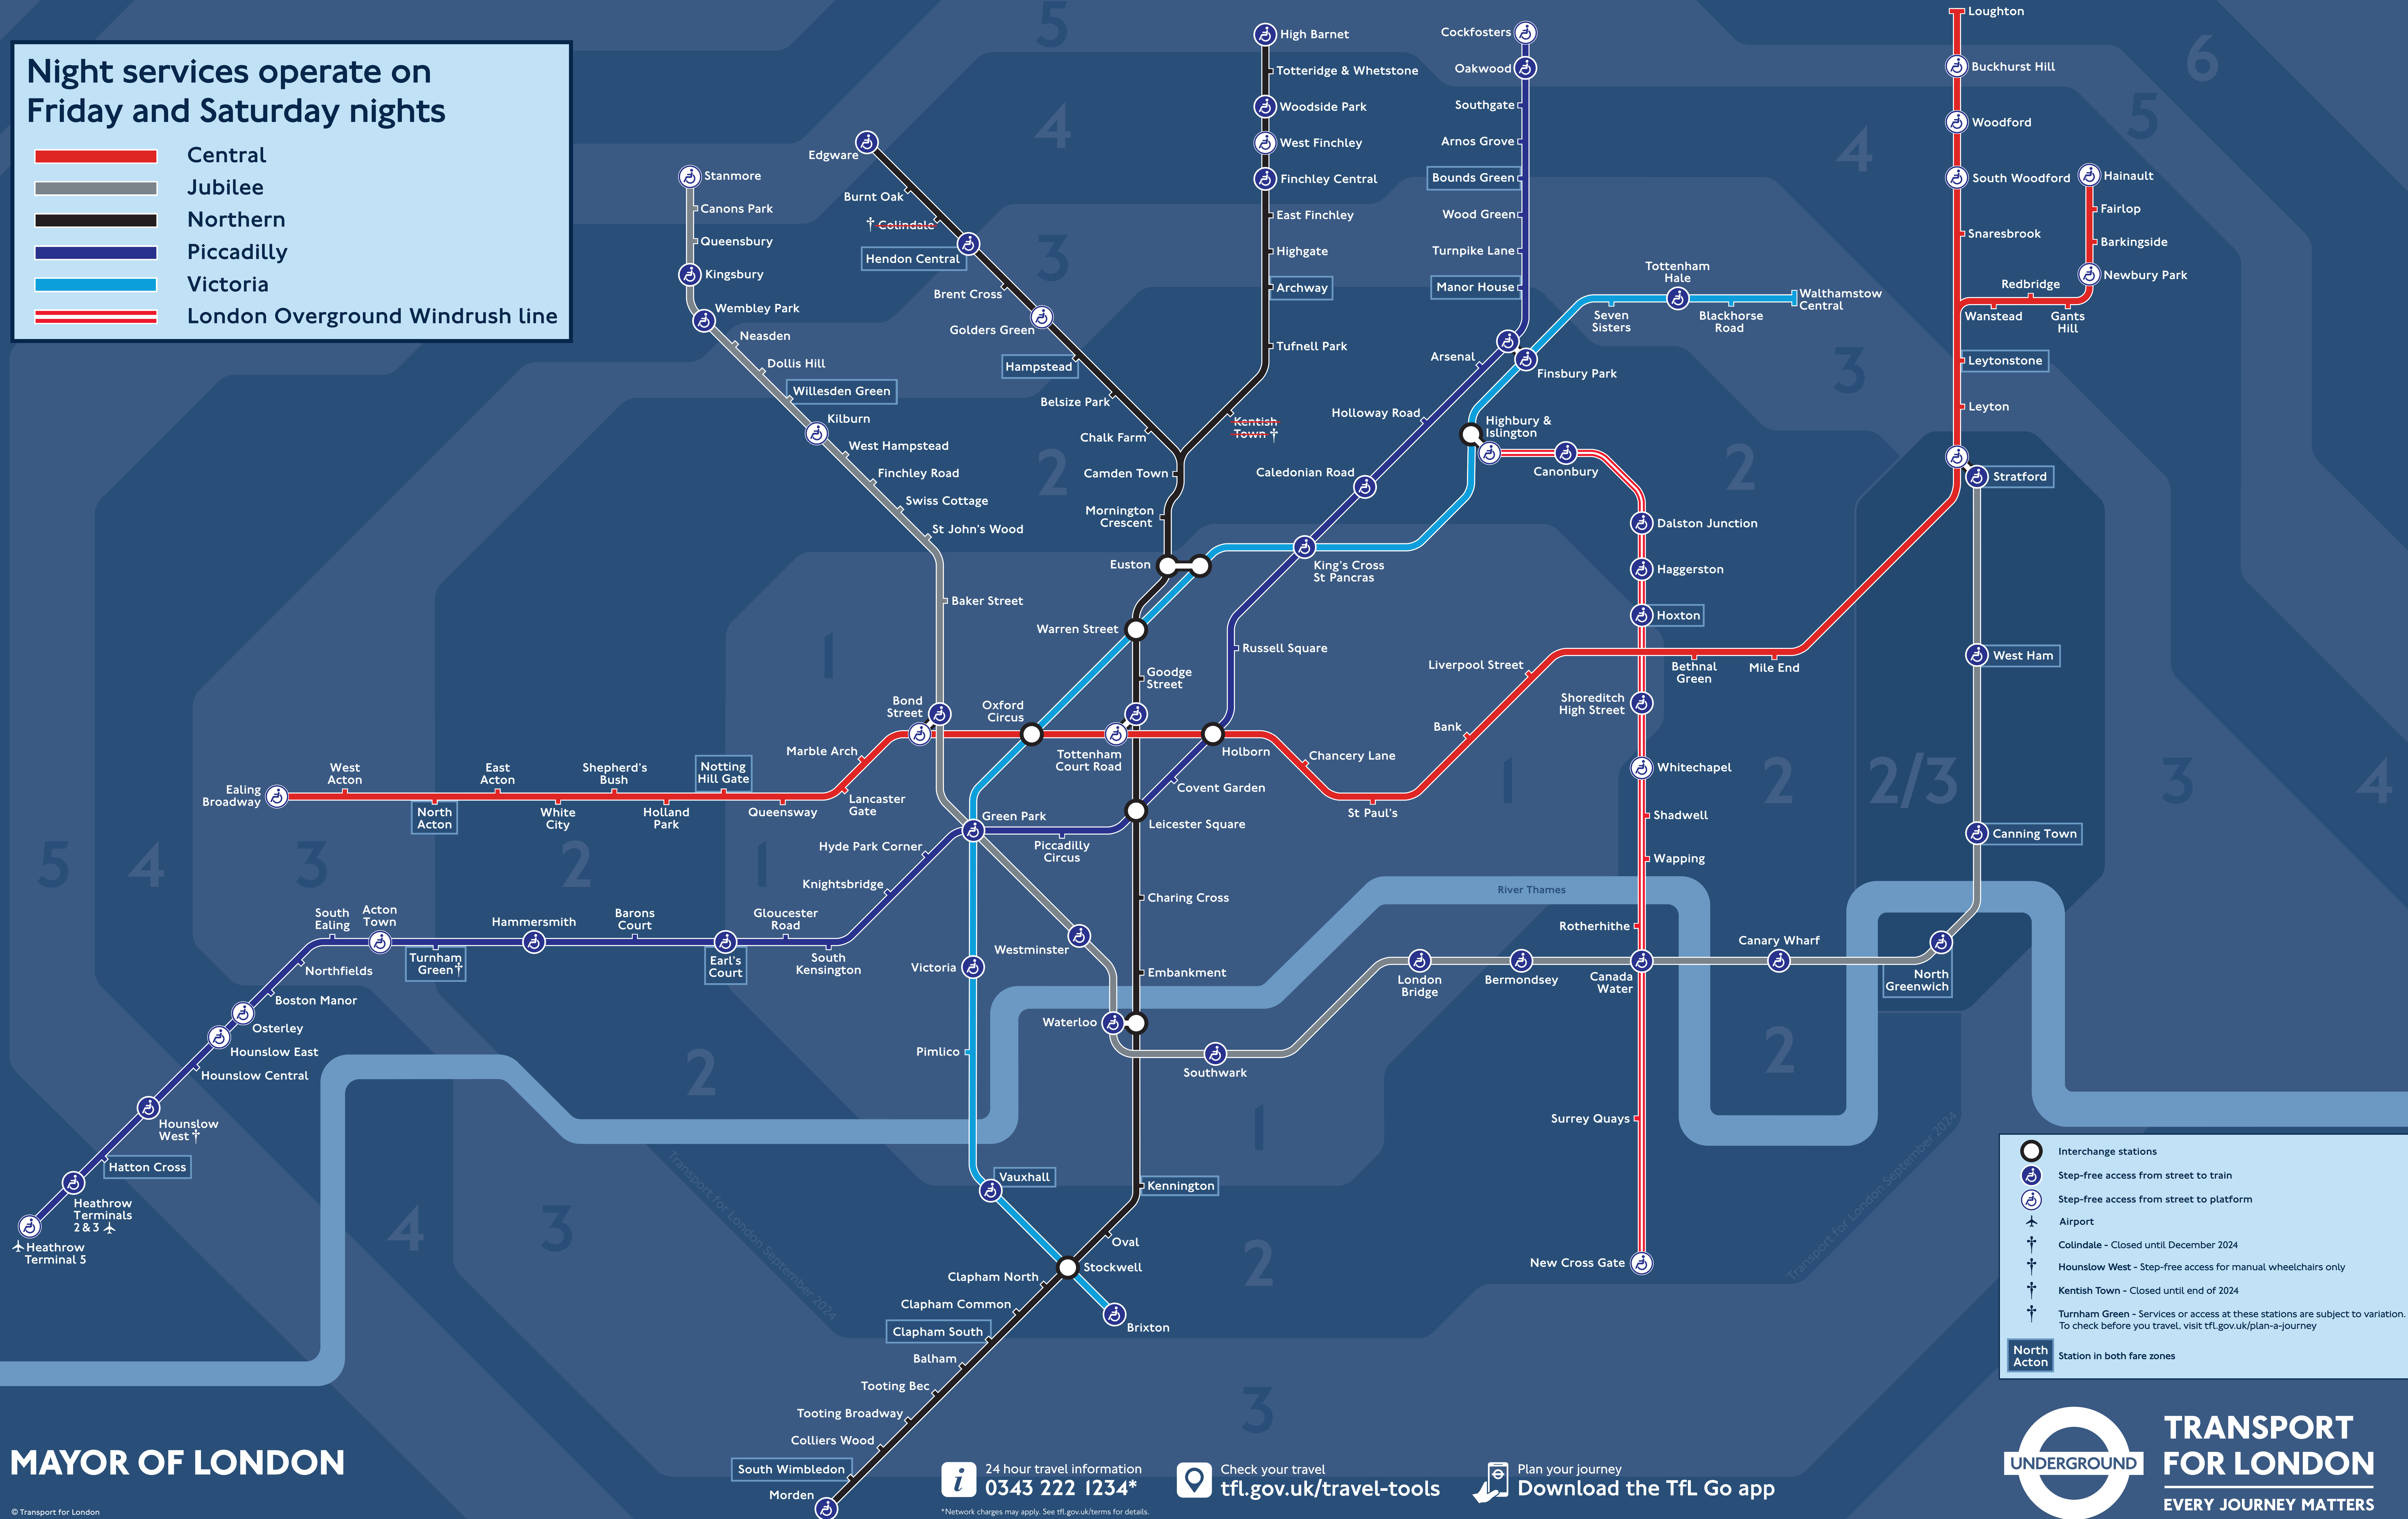

Night Tube and London Overground map

Operates on Friday and Saturday nights

Tube and London Overground Night Services

Night services operate on Friday and Saturday nights

- █ Central
- █ Jubilee
- █ Northern
- █ Piccadilly
- █ Victoria
- █ London Overground Windrush line

- Interchange stations
- Step-free access from street to train
- Step-free access from street to platform
- Airport
- Colindale - Closed until December 2024
- Hounslow West - Step-free access for manual wheelchairs only
- Kentish Town - Closed until end of 2024
- Turnham Green - Services or access at these stations are subject to variation. To check before you travel, visit tfl.gov.uk/plan-a-journey
- North Acton Station in both fare zones

MAYOR OF LONDON

24 hour travel information
0343 222 1234*

Check your travel
tfl.gov.uk/travel-tools

Plan your journey
Download the Tfl Go app

TRANSPORT FOR LONDON
EVERY JOURNEY MATTERS

Online maps are strictly for personal use only. To license the Tube map for commercial use please visit tfl.gov.uk/maplicensing

- LIBERTY
- LIONESS
- MILD MAY

London Overground lines now have new names

Follow the right line and colour for your journey
Search TfL London Overground names

- SUFFRAGETTE
- WEAVER
- WINDRUSH